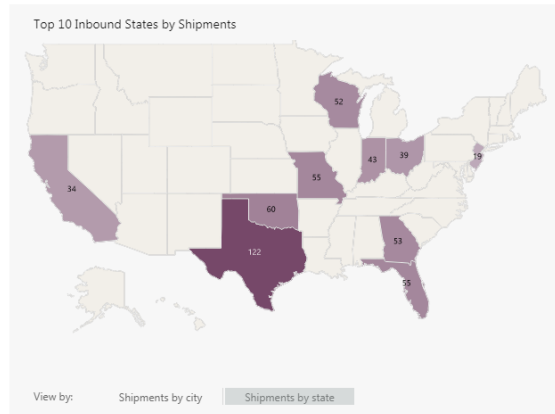

Shipment Activity Intelligence

Business Intelligence Dashboards

Our suite of business intelligence dashboards include:

- Breakdowns by Inbound/Outbound
- Breakdowns by Mode
- Breakdowns by Carrier
- Shipment Order Trends
- Top 10 Inbound Cities/States
- Top 10 Outbound Cities/States
- Carrier Service Performance
- Financial Performance