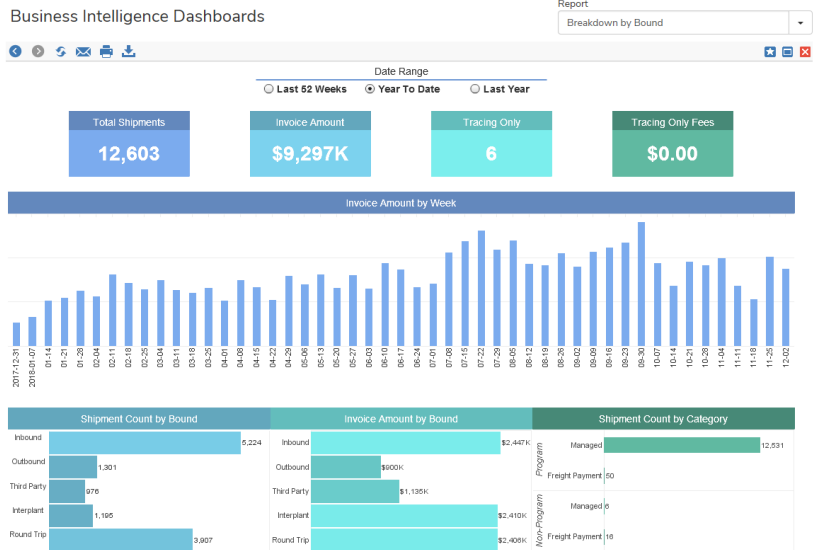

# Shipment Activity Intelligence

## Business Intelligence Dashboards

Our suite of business intelligence dashboards include:

- Breakdown by Bound
- Breakdown by Mode
- LTL Activity Summary
- Inbound LTL Breakdown
- Outbound LTL Breakdown
- Shipment Order Trends
- Cost Per Pound Metrics
- Cost Per Mile Metrics